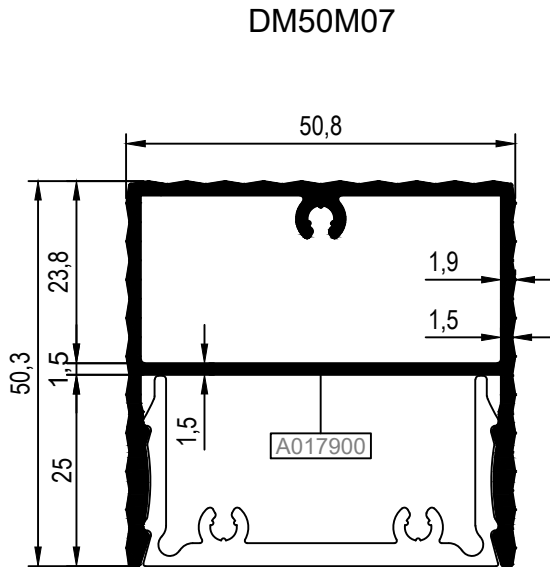

KOD / CODE	AĞIRLIK (kg/m) / WEIGHT	Jxx cm ⁴	Jyy cm ⁴	L m	
DM50M03	1,856	171,259	32,046	6	

DM50M03

KOD / CODE	AĞIRLIK (kg/m) / WEIGHT	Jxx cm ⁴	Jyy cm ⁴	L m	
**DM50M04	0,674	6,119	9,807	6	
**DM50M05	1,282	46,598	19,397	6	

KOD / CODE	AĞIRLIK (kg/m) / WEIGHT	Jxx cm ⁴	Jyy cm ⁴	L m	
DM50M06	1,762	150,401	29,569	6	

DM50M06

KOD / CODE	AĞIRLIK (kg/m) / WEIGHT	Jxx cm4	Jyy cm4	L m	
DM50M07	0,999	8,683	14,351	6	
DM50M08	1,513	60,944	24,402	6	

KOD / CODE	AĞIRLIK (kg/m) / WEIGHT	Jxx cm ⁴	Jyy cm ⁴	L m	
DM50M09	2,039	187,324	35,916	6	

DM50M09

KOD / CODE	AĞIRLIK (kg/m) / WEIGHT	Jxx cm4	Jyy cm4	L m	
**DM50M10	0,730	6,624	10,725	6	
**DM50M11	1,382	50,295	21,402	6	