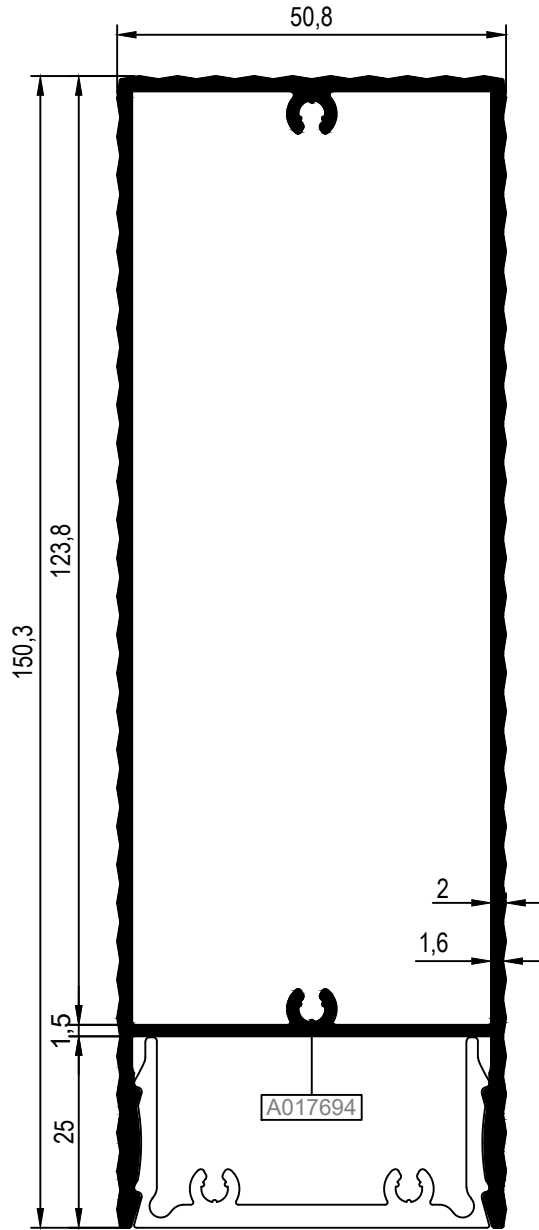

KOD / CODE	AĞIRLIK (kg/m) / WEIGHT	Jxx cm ⁴	Jyy cm ⁴	L m	
DM50M03	1,856	171,259	32,046	6	

DM50M03

KOD / CODE	AĞIRLIK (kg/m) / WEIGHT	Jxx cm ⁴	Jyy cm ⁴	L m	
**DM50M04	0,674	6,119	9,807	6	
**DM50M05	1,282	46,598	19,397	6	

KOD / CODE	AĞIRLIK (kg/m) / WEIGHT	Jxx cm ⁴	Jyy cm ⁴	L m	
DM50M06	1,762	150,401	29,569	6	

DM50M06

KOD / CODE	AĞIRLIK (kg/m) / WEIGHT	Jxx cm4	Jyy cm4	L m	
DM50M07	0,999	8,683	14,351	6	
DM50M08	1,513	60,944	24,402	6	

KOD / CODE	AĞIRLIK (kg/m) / WEIGHT	Jxx cm ⁴	Jyy cm ⁴	L m	
DM50M09	2,039	187,324	35,916	6	

DM50M09

KOD / CODE	AĞIRLIK (kg/m) / WEIGHT	Jxx cm4	Jyy cm4	L m	
**DM50M10	0,730	6,624	10,725	6	
**DM50M11	1,382	50,295	21,402	6	