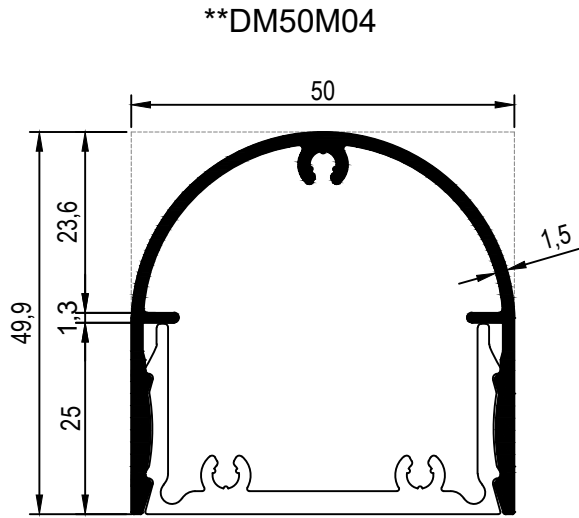

Alüminyum Konvansiyonel Sistemleri
Aluminium Conventional Systems

RDM50

PROFİLLER

PROFILES

KOD / CODE	AĞIRLIK (kg/m) / WEIGHT	Jxx cm ⁴	Jyy cm ⁴	L m	
**DM50M01	0,761	7,694	12,149	6	
**DM50M02	1,326	54,282	21,731	6	

KOD / CODE	AĞIRLIK (kg/m) / WEIGHT	Jxx cm ⁴	Jyy cm ⁴	L m	
DM50M03	1,856	171,259	32,046	6	

DM50M03

KOD / CODE	AĞIRLIK (kg/m) / WEIGHT	Jxx cm ⁴	Jyy cm ⁴	L m	
**DM50M04	0,674	6,119	9,807	6	
**DM50M05	1,282	46,598	19,397	6	

KOD / CODE	AĞIRLIK (kg/m) / WEIGHT	Jxx cm ⁴	Jyy cm ⁴	L m	
DM50M06	1,762	150,401	29,569	6	

DM50M06

KOD / CODE	AĞIRLIK (kg/m) / WEIGHT	Jxx cm4	Jyy cm4	L m	
DM50M07	0,999	8,683	14,351	6	
DM50M08	1,513	60,944	24,402	6	

KOD / CODE	AĞIRLIK (kg/m) / WEIGHT	Jxx cm ⁴	Jyy cm ⁴	L m	
DM50M09	2,039	187,324	35,916	6	

DM50M09

KOD / CODE	AĞIRLIK (kg/m) / WEIGHT	Jxx cm4	Jyy cm4	L m	
**DM50M10	0,730	6,624	10,725	6	
**DM50M11	1,382	50,295	21,402	6	