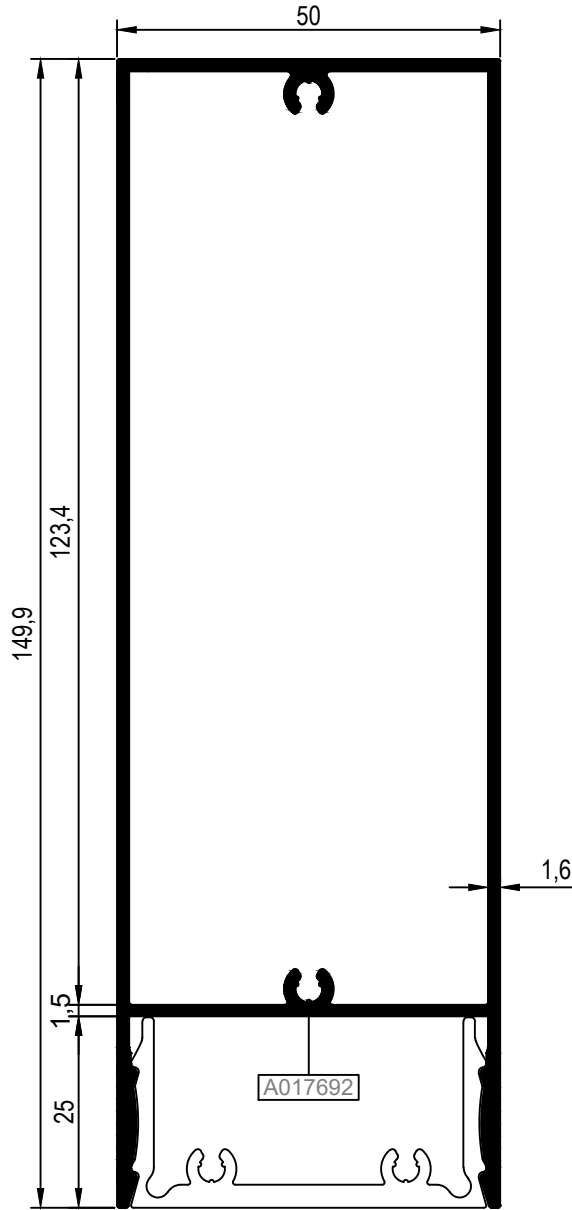

KOD / CODE	AĞIRLIK (kg/m) / WEIGHT	Jxx cm ⁴	Jyy cm ⁴	L m	
DM50M03	1,856	171,259	32,046	6	

DM50M03

KOD / CODE	AĞIRLIK (kg/m) / WEIGHT	Jxx cm ⁴	Jyy cm ⁴	L m	
**DM50M04	0,674	6,119	9,807	6	
**DM50M05	1,282	46,598	19,397	6	

KOD / CODE	AĞIRLIK (kg/m) / WEIGHT	Jxx cm ⁴	Jyy cm ⁴	L m	
DM50M06	1,762	150,401	29,569	6	

DM50M06

KOD / CODE	AĞIRLIK (kg/m) / WEIGHT	Jxx cm4	Jyy cm4	L m	
DM50M07	0,999	8,683	14,351	6	
DM50M08	1,513	60,944	24,402	6	

KOD / CODE	AĞIRLIK (kg/m) / WEIGHT	Jxx cm ⁴	Jyy cm ⁴	L m	
DM50M09	2,039	187,324	35,916	6	

DM50M09

KOD / CODE	AĞIRLIK (kg/m) / WEIGHT	Jxx cm4	Jyy cm4	L m	
**DM50M10	0,730	6,624	10,725	6	
**DM50M11	1,382	50,295	21,402	6	