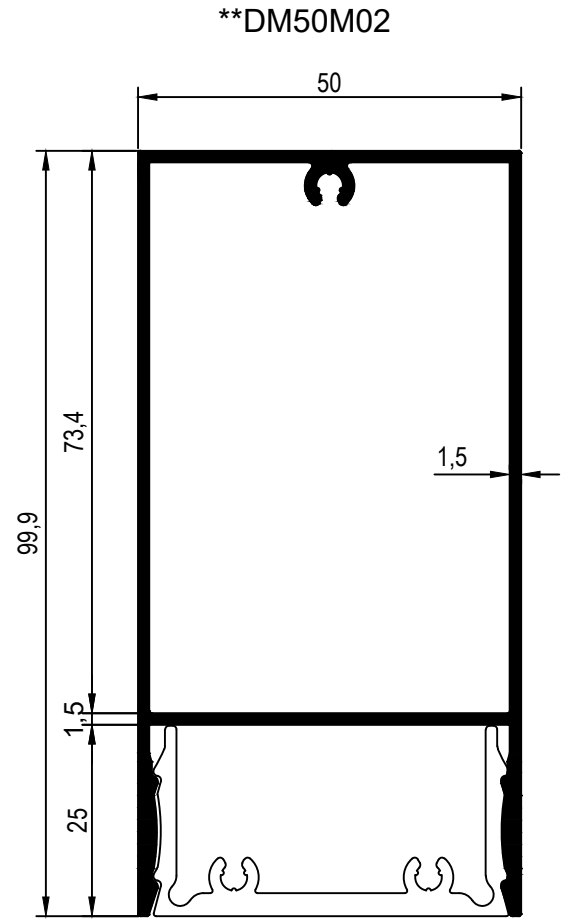

**Kalıp aktif değildir. Sipariş üzerine yapılacaktır.
The die is not active. It will be produced by order.