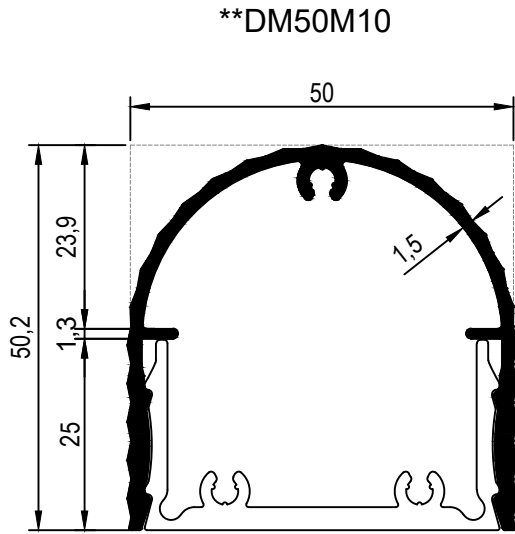

KOD / CODE	AĞIRLIK (kg/m) / WEIGHT	Jxx cm ⁴	Jyy cm ⁴	L m	
DM50M03	1,856	171,259	32,046	6	

DM50M03

KOD / CODE	AĞIRLIK (kg/m) / WEIGHT	Jxx cm ⁴	Jyy cm ⁴	L m	
**DM50M04	0,674	6,119	9,807	6	
**DM50M05	1,282	46,598	19,397	6	

KOD / CODE	AĞIRLIK (kg/m) / WEIGHT	Jxx cm ⁴	Jyy cm ⁴	L m	
DM50M06	1,762	150,401	29,569	6	

DM50M06

KOD / CODE	AĞIRLIK (kg/m) / WEIGHT	Jxx cm4	Jyy cm4	L m	
DM50M07	0,999	8,683	14,351	6	
DM50M08	1,513	60,944	24,402	6	

KOD / CODE	AĞIRLIK (kg/m) / WEIGHT	Jxx cm ⁴	Jyy cm ⁴	L m	
DM50M09	2,039	187,324	35,916	6	

DM50M09

KOD / CODE	AĞIRLIK (kg/m) / WEIGHT	Jxx cm4	Jyy cm4	L m	
**DM50M10	0,730	6,624	10,725	6	
**DM50M11	1,382	50,295	21,402	6	