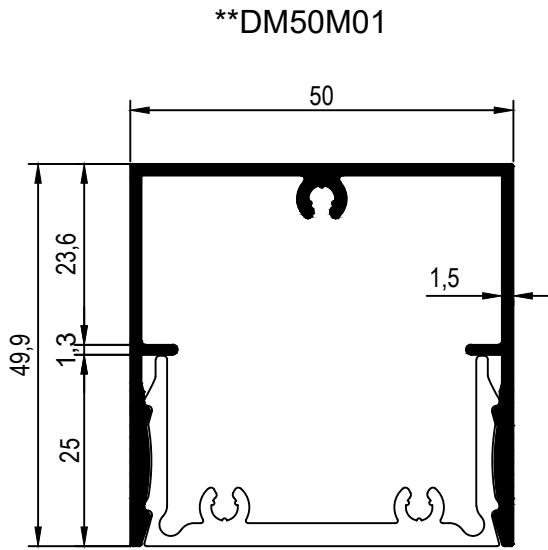

Alüminyum Konvansiyonel Sistemleri
Aluminium Conventional Systems

RDM50

PROFİLLER

PROFILES

KOD / CODE	AĞIRLIK (kg/m) / WEIGHT	Jxx cm ⁴	Jyy cm ⁴	L m	
**DM50M01	0,761	7,694	12,149	6	
**DM50M02	1,326	54,282	21,731	6	

KOD / CODE	AĞIRLIK (kg/m) / WEIGHT	Jxx cm ⁴	Jyy cm ⁴	L m	
DM50M03	1,856	171,259	32,046	6	

DM50M03

KOD / CODE	AĞIRLIK (kg/m) / WEIGHT	Jxx cm ⁴	Jyy cm ⁴	L m	
**DM50M04	0,674	6,119	9,807	6	
**DM50M05	1,282	46,598	19,397	6	

KOD / CODE	AĞIRLIK (kg/m) / WEIGHT	Jxx cm ⁴	Jyy cm ⁴	L m	
DM50M06	1,762	150,401	29,569	6	

DM50M06

KOD / CODE	AĞIRLIK (kg/m) / WEIGHT	Jxx cm4	Jyy cm4	L m	
DM50M07	0,999	8,683	14,351	6	
DM50M08	1,513	60,944	24,402	6	

KOD / CODE	AĞIRLIK (kg/m) / WEIGHT	Jxx cm ⁴	Jyy cm ⁴	L m	
DM50M09	2,039	187,324	35,916	6	

DM50M09

KOD / CODE	AĞIRLIK (kg/m) / WEIGHT	Jxx cm4	Jyy cm4	L m	
**DM50M10	0,730	6,624	10,725	6	
**DM50M11	1,382	50,295	21,402	6	