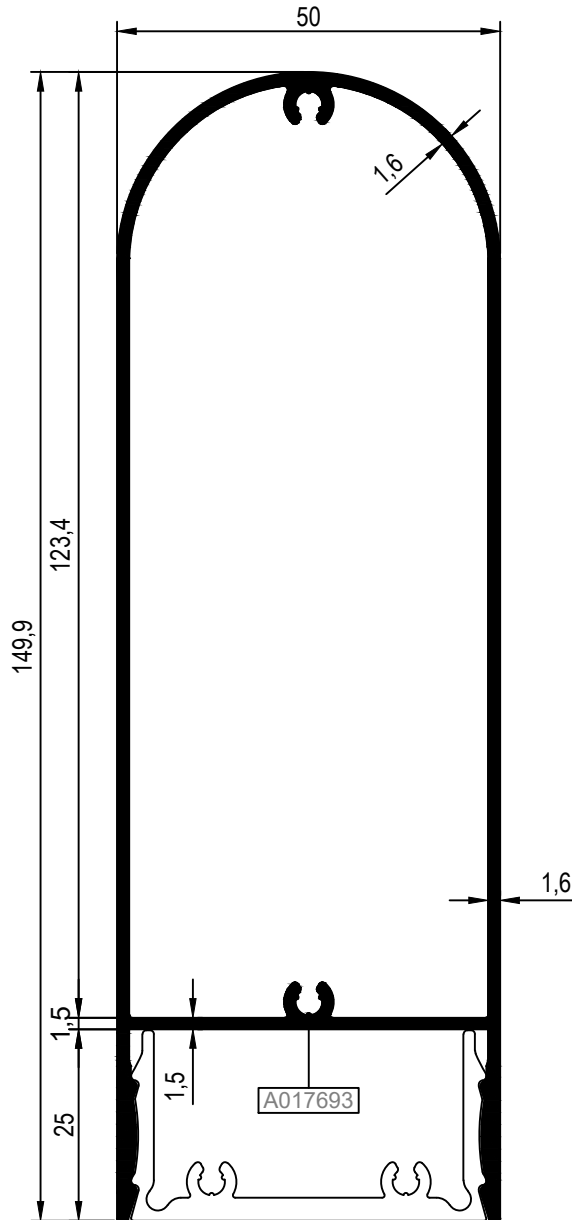

KOD / CODE	AĞIRLIK (kg/m) / WEIGHT	Jxx cm ⁴	Jyy cm ⁴	L m	
DM50M03	1,856	171,259	32,046	6	

DM50M03

KOD / CODE	AĞIRLIK (kg/m) / WEIGHT	Jxx cm ⁴	Jyy cm ⁴	L m	
**DM50M04	0,674	6,119	9,807	6	
**DM50M05	1,282	46,598	19,397	6	

KOD / CODE	AĞIRLIK (kg/m) / WEIGHT	Jxx cm ⁴	Jyy cm ⁴	L m	
DM50M06	1,762	150,401	29,569	6	

DM50M06

KOD / CODE	AĞIRLIK (kg/m) / WEIGHT	Jxx cm4	Jyy cm4	L m	
DM50M07	0,999	8,683	14,351	6	
DM50M08	1,513	60,944	24,402	6	

KOD / CODE	AĞIRLIK (kg/m) / WEIGHT	Jxx cm ⁴	Jyy cm ⁴	L m	
DM50M09	2,039	187,324	35,916	6	

DM50M09

KOD / CODE	AĞIRLIK (kg/m) / WEIGHT	Jxx cm4	Jyy cm4	L m	
**DM50M10	0,730	6,624	10,725	6	
**DM50M11	1,382	50,295	21,402	6	