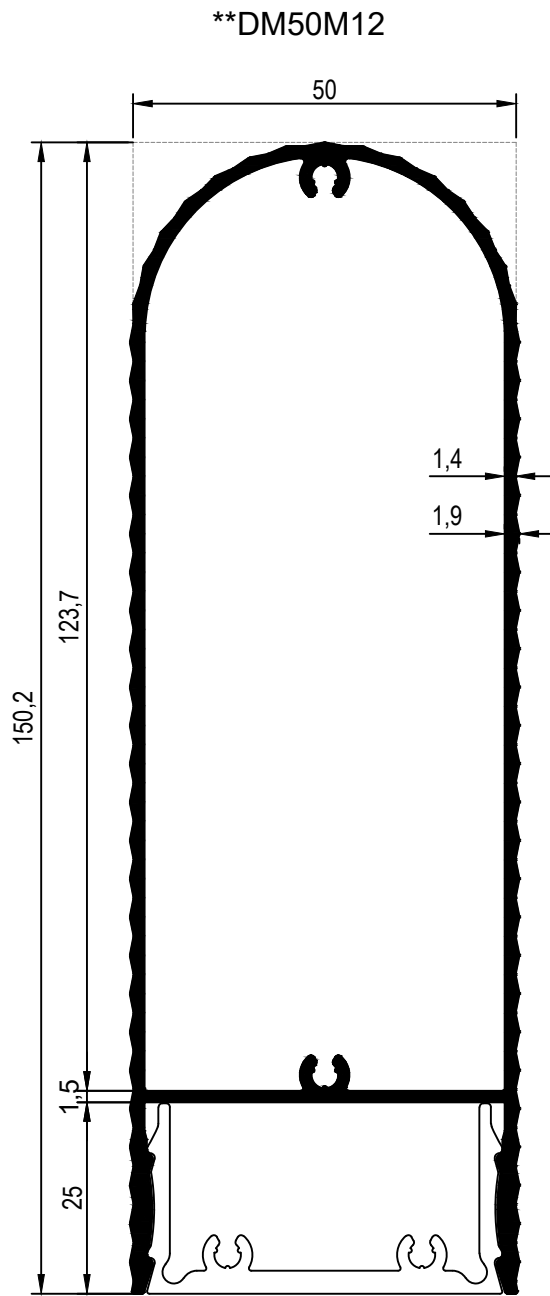

KOD / CODE	AĞIRLIK (kg/m) / WEIGHT	Jxx cm⁴	Jyy cm⁴	L m	
**DM50M12	2,06	157,051	31,314	6	

**Kalıp aktif değildir. Sipariş üzerine yapılacaktır.
The die is not active. It will be produced by order.