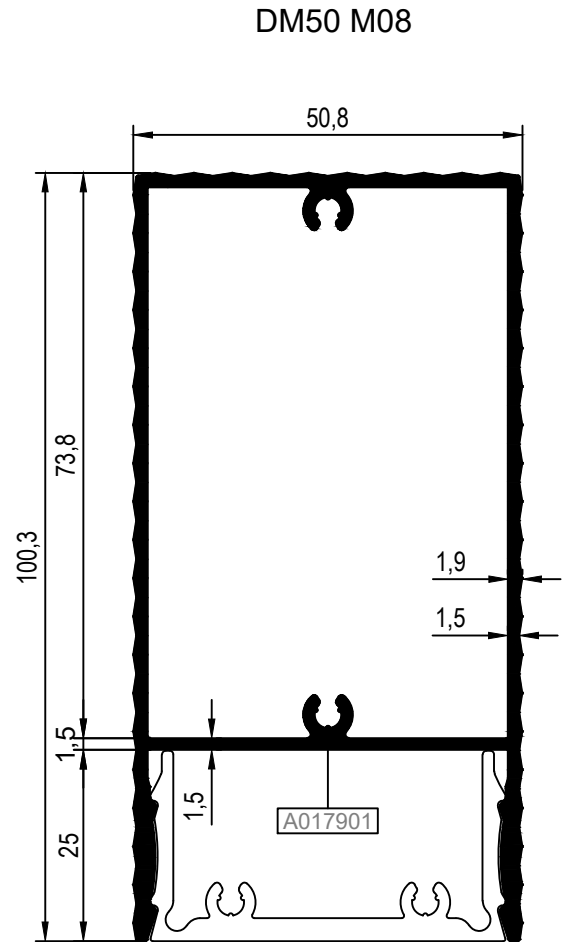

KOD / CODE	AĞIRLIK (kg/m) / WEIGHT	Jxx cm ⁴	Jyy cm ⁴	L m	
DM50M03	1,856	171,259	32,046	6	

DM50M03

KOD / CODE	AĞIRLIK (kg/m) / WEIGHT	Jxx cm ⁴	Jyy cm ⁴	L m	
**DM50M04	0,674	6,119	9,807	6	
**DM50M05	1,282	46,598	19,397	6	

KOD / CODE	AĞIRLIK (kg/m) / WEIGHT	Jxx cm ⁴	Jyy cm ⁴	L m	
DM50M06	1,762	150,401	29,569	6	

DM50M06

KOD / CODE	AĞIRLIK (kg/m) / WEIGHT	Jxx cm4	Jyy cm4	L m	
DM50M07	0,999	8,683	14,351	6	
DM50M08	1,513	60,944	24,402	6	

KOD / CODE	AĞIRLIK (kg/m) / WEIGHT	Jxx cm ⁴	Jyy cm ⁴	L m	
DM50M09	2,039	187,324	35,916	6	

DM50M09

KOD / CODE	AĞIRLIK (kg/m) / WEIGHT	Jxx cm4	Jyy cm4	L m	
**DM50M10	0,730	6,624	10,725	6	
**DM50M11	1,382	50,295	21,402	6	