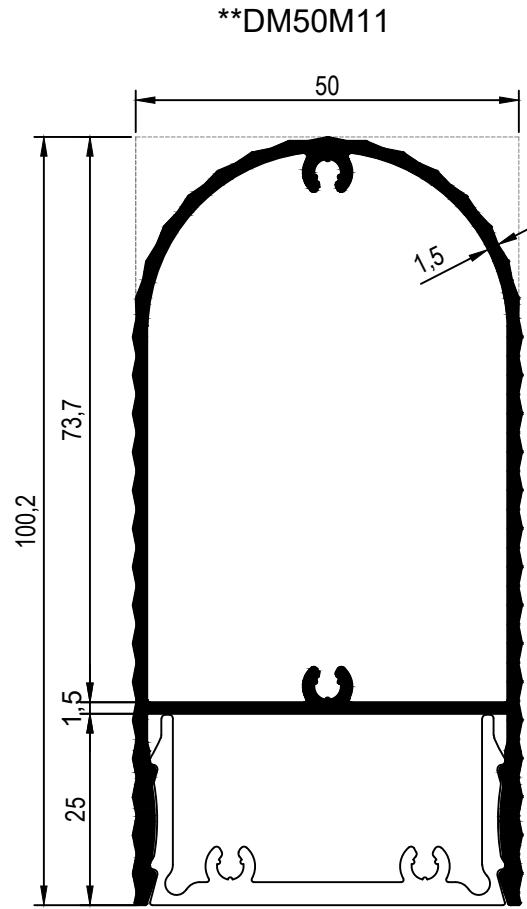

**Kalıp aktif değildir. Sipariş üzerine yapılacaktır.
The die is not active. It will be produced by order.