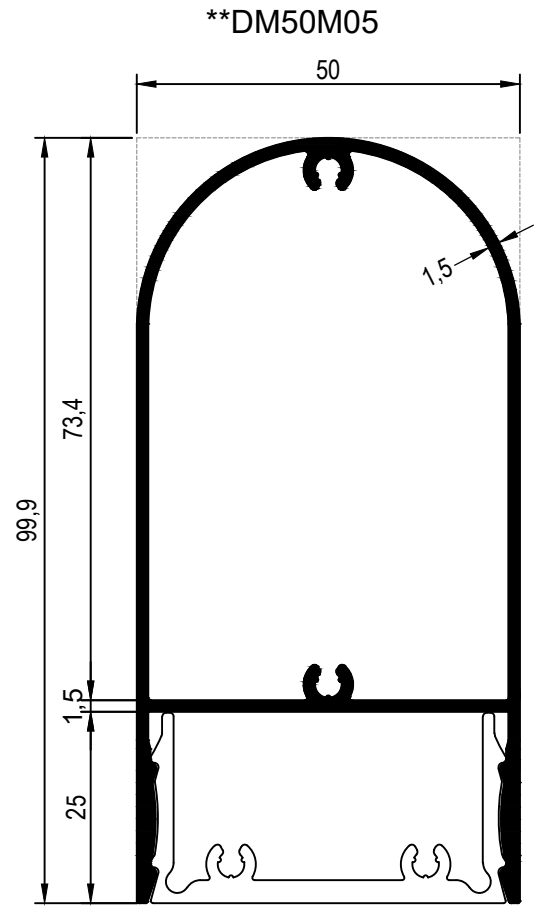

**Kalıp aktif değildir. Sipariş üzerine yapılacaktır.
The die is not active. It will be produced by order.