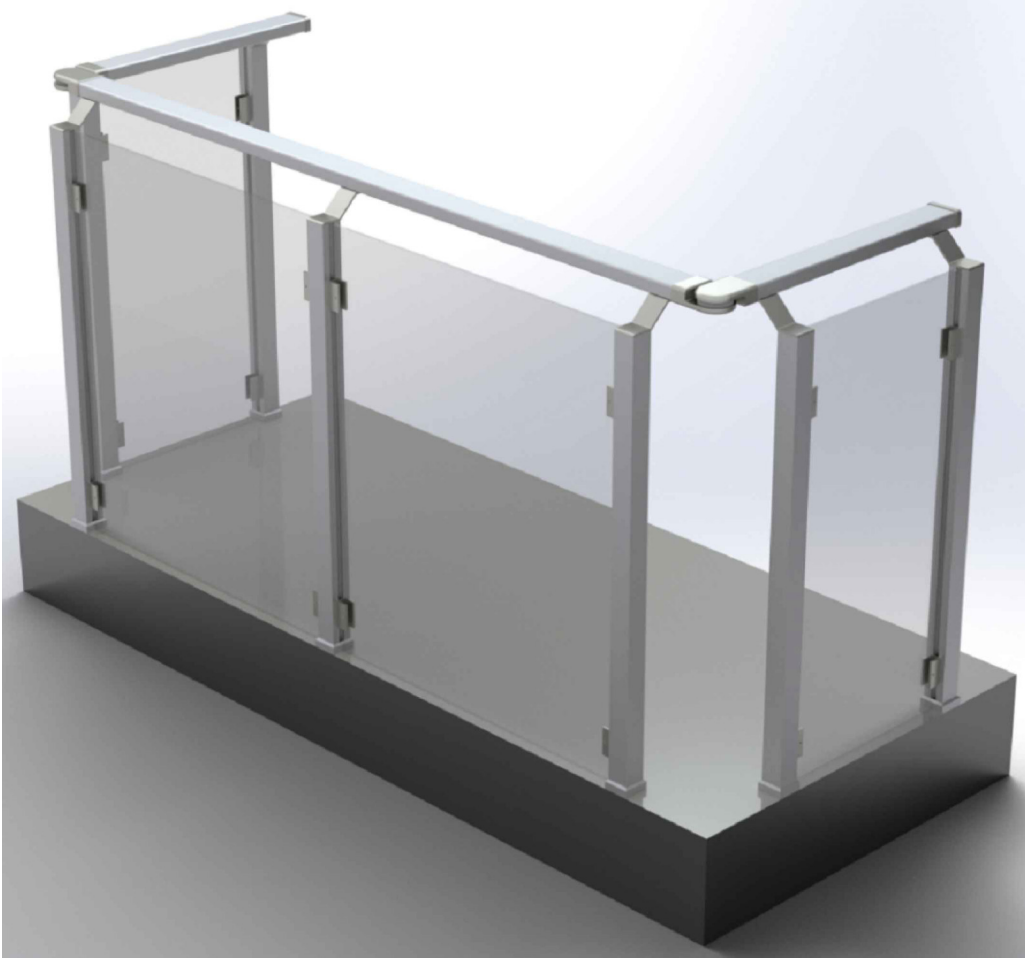

MİMARİ KATALOG
ARCHITECTURAL CATALOGUE

Alüminyum Konvansiyonel Sistemleri
Aluminium Conventional Systems

AS40